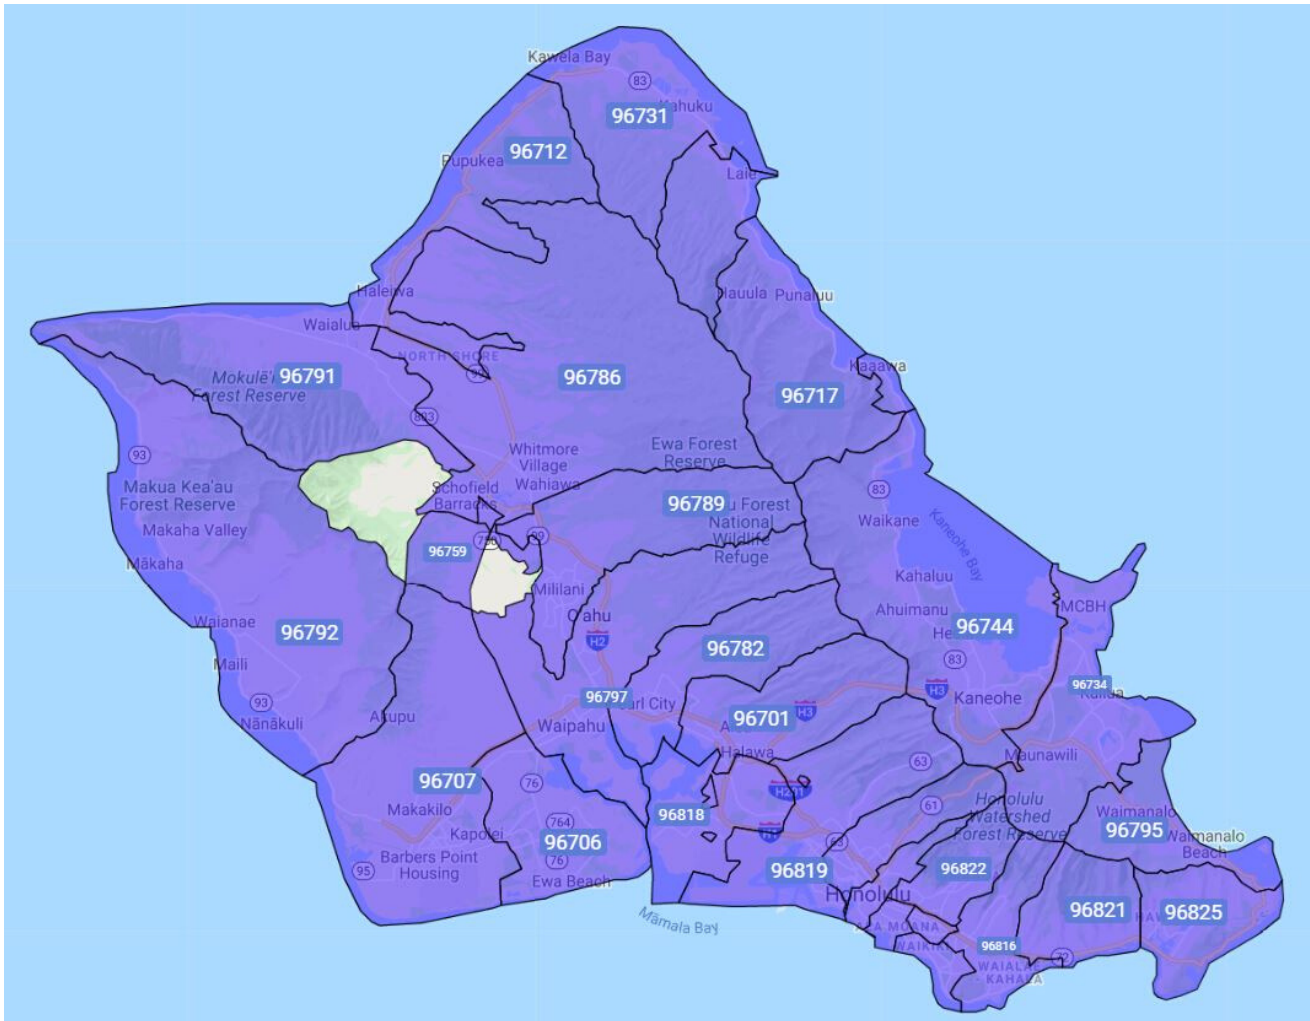

# LOCAL DELIVERY AREA

## DELIVERY DAYS

**Westside Delivery: Wednesdays**  
**Eastside Delivery: Thursdays**